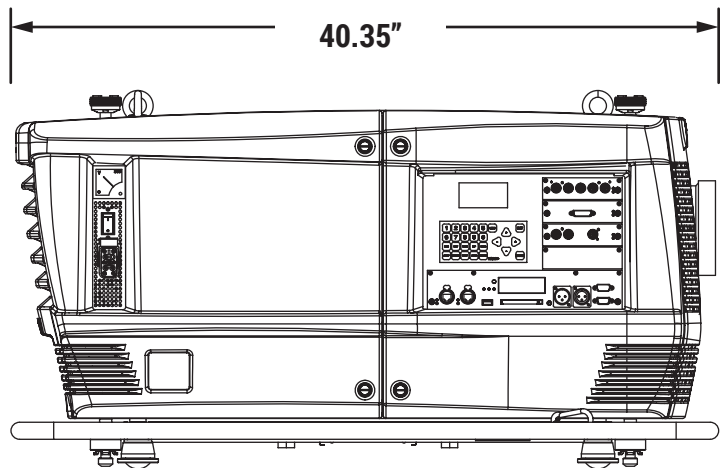

Barco

20k lumens, 1080p HD, projector

Model FLM-HD20

EQUIPMENT SPECS

BACKGROUND IMAGES

Specs

Projector type	Full HD 3chip DLP digital projector
Resolution	1920 x 1080
Brightness	20,000 center lumens
Aspect ratio	16:9
Lamps	3kW xenon
Lamp lifetime	1,000 hours
Inputs	DVI(HDCP); 5BNC RGBHV (RGBS/RGsB, YUV CS/SOY, Composite video, SVideo); SDI/HDSDI
Input resolutions	From NTSC up to UXGA (1,600 x 1,200) incl. HD (1,920 x 1,080)
Control	XLR wired + IR, RS232
Network connection	10/100 baseT, RJ45 connection
Power requirements	220-240V / 50-60Hz
Max. power	3700W
Dimensions (WxLxH)	27.83" x 40.35" x 21.57"
Weight	218.25lbs