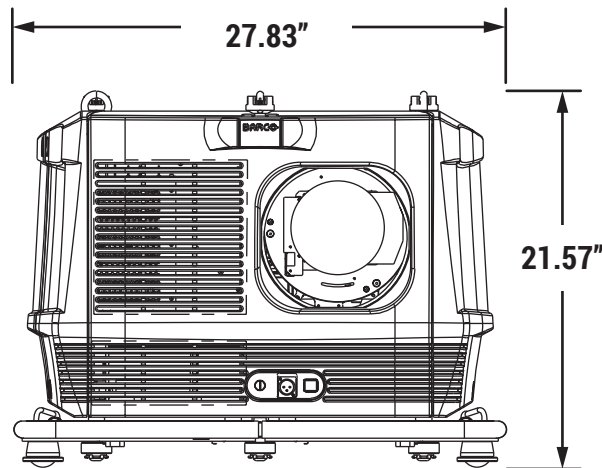

Barco

20k lumens, 1080p HD, projector

Model FLM-HD20

EQUIPMENT SPECS

BACKGROUND IMAGES

Specs

Projector type	Full HD 3chip DLP digital projector
Resolution	1920 x 1080
Brightness	20,000 center lumens
Aspect ratio	16:9
Lamps	3kW xenon
Lamp lifetime	1,000 hours
Inputs	DVI(HDCP); 5BNC RGBHV (RGBS/RGsB, YUV CS/SOY, Composite video, SVideo); SDI/HDSDI
Input resolutions	From NTSC up to UXGA (1,600 x 1,200) incl. HD (1,920 x 1,080)
Control	XLR wired + IR, RS232
Network connection	10/100 baseT, RJ45 connection
Power requirements	220-240V / 50-60Hz
Max. power	3700W
Dimensions (WxLxH)	27.83" x 40.35" x 21.57"
Weight	218.25lbs